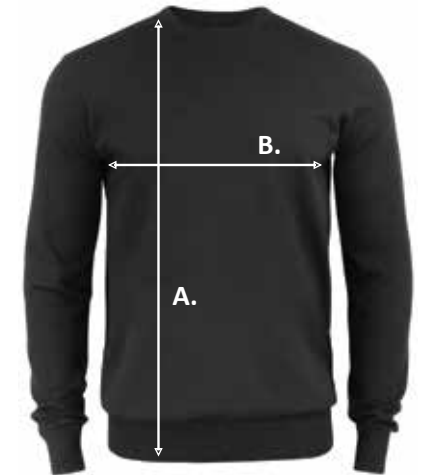

V O L V O

Measurement list for 113687 Crew Neck Sweater (W)

	XS	S	M	L	XL	XXL
A. Body Length	60	62	64	66	68	70
B. ½ Chest	41	44	47	50	53	56

Measurement list for 113686 Crew Neck Sweater

	S	M	L	XL	XXL	3XL	4XL
A. Body Length	69	71	73	75	77	79	81
B. ½ Chest	50	53	56	59	62	65	68