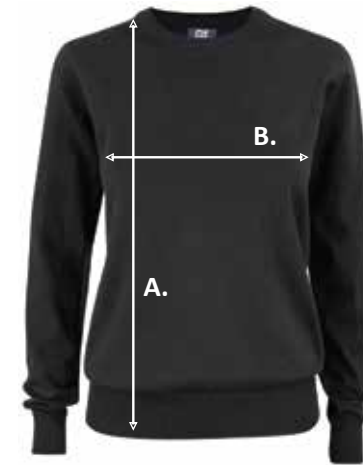

V O L V O

Measurement list for 113687 Crew Neck Sweater (W)

	XS	S	M	L	XL	XXL
A. Body Length	60	62	64	66	68	70
B. ½ Chest	41	44	47	50	53	56

Measurement list for 113686 Crew Neck Sweater

	S	M	L	XL	XXL	3XL	4XL
A. Body Length	69	71	73	75	77	79	81
B. ½ Chest	50	53	56	59	62	65	68

All measurements are indicative with minimum tolerance of 1 cm.