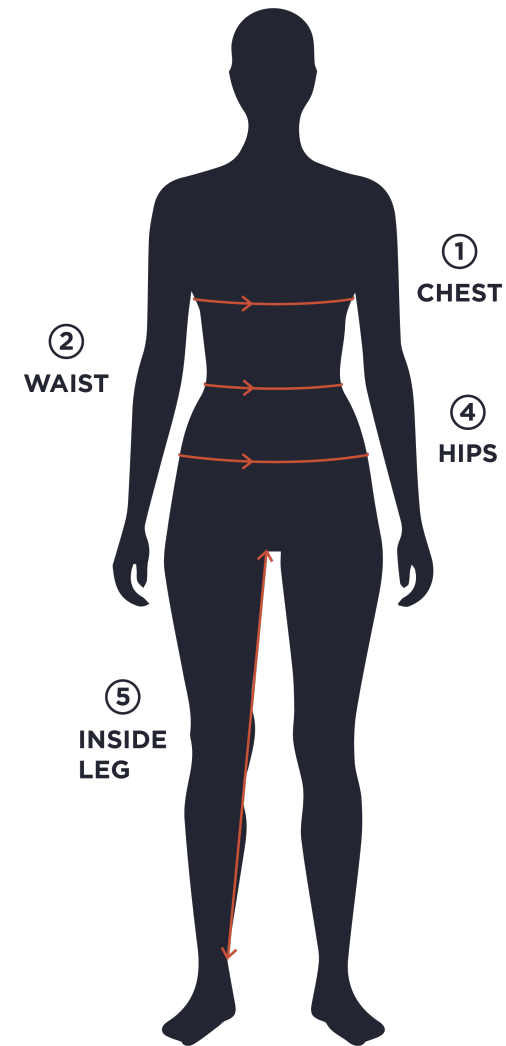

WOMEN'S SIZE GUIDE

You're body measurement in inches:

Inches	Chest	Waist	Hips	Inside Leg
XS	31-32	24-25	32-34	30
S	33-35	26-28	35-37	30
M	36-38	29-31	38-40	31
L	39-41	32-34	41-43	31
XL	42-44	35-37	44-46	31
XXL	45-47	38-40	47-49	31

You're body measurement in centimeters:

CM	Chest	Waist	Hips	Inside Leg
XS	79-81	61-64	81-86	76
S	84-89	66-71	89-94	76
M	91-97	74-79	97-102	79
L	99-104	81-86	104-109	79
XL	107-112	89-94	112-117	79
XXL	114-119	97-102	119-124	79

1. CHEST

Measure around the widest part of your chest, roughly 2cm under your armpits.

2. WAIST

Measure around the smallest part of your torso.

3. HIPS

Measure around the widest part of the hip bones.

3. INSIDE LEG

Measure from the crotch to the bottom of the leg.